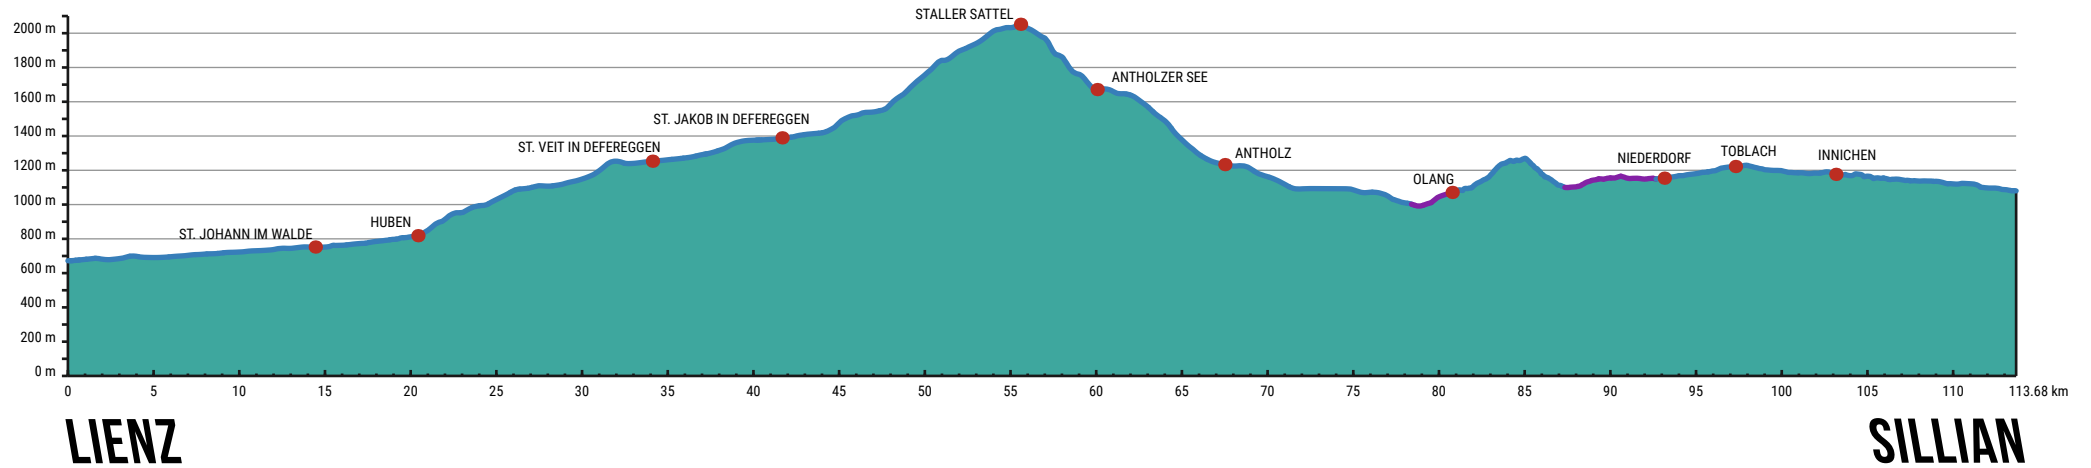

LIENZ - SILLIAN

STAGE 1

18 JUNE 2023

MOUNTAIN PASSES

Staller Sattel

KM 113,68

M+ 1.934

LEVEL 4/5