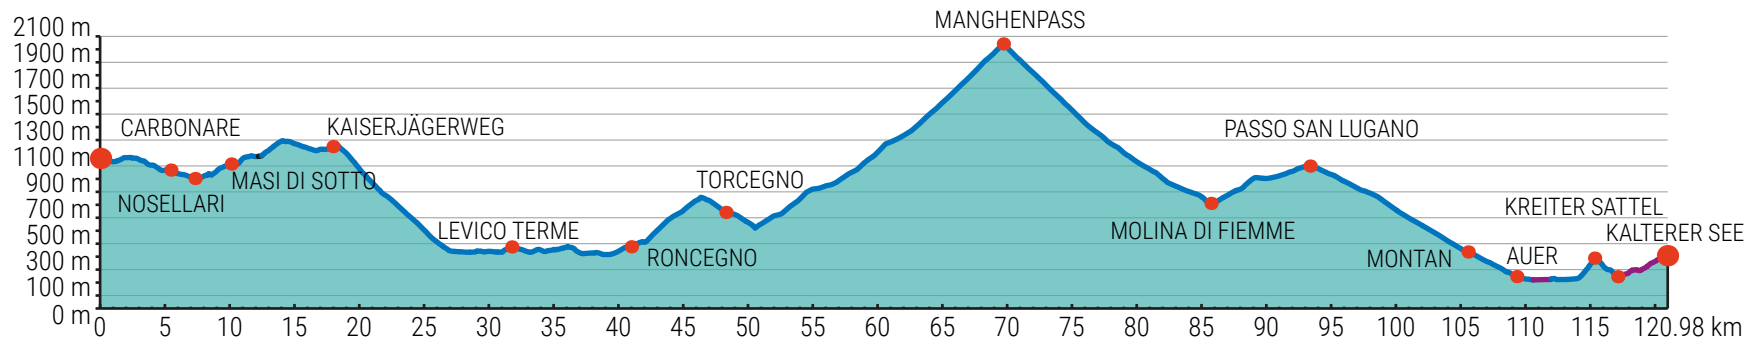

LAVARONE - KALTERN

STAGE 6

01 OCTOBER 2021

MOUNTAIN PASSES

KAISERJÄGERWEG, MANGHENPASS, PASSO DI SAN LUGANO, KREITER SATTEL

LAVARONE

KALTERN AM SEE

KM 120,98

M+ 3.049

LEVEL 5/5