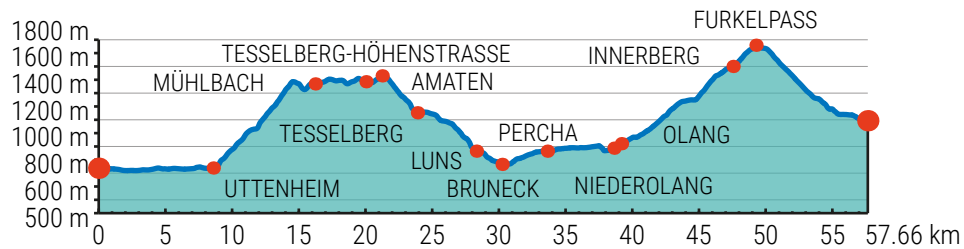

BRUNECK - ST. VIGIL

STAGE 1

MOUNTAIN PASSES

TESSELBACHER HÖHENSTRASSE, FURKELPASS

BRUNECK

ST. VIGIL

KM 57,66

M+ 1.835

LEVEL 3/5